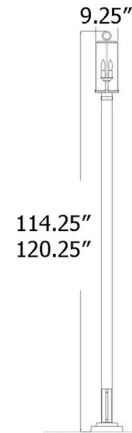

Lightology

lightology.com
866-954-4489
05-25-26

Project: _____

Company: _____

Location: _____ Fixture Type: _____

SPEC #: **ZLTT142208**

Approved On: _____ Approved By: _____

Sana Outdoor Post Light with Square Post/Stepped Base By Z-Lite

Description

The Sana Outdoor Square Post Light with square post brings a clean coastal charm to your exterior space. The smooth frame is crossed and is complemented by White Opal or Seedy glass, casting warm shadows across your area.

Specifications

COLOR	Seedy Glass
BODY FINISH	Black
WATTAGE	180W
DIMMER	Standard 120V
DIMENSIONS	9.25"W x 120.25"H
BULB NOT INCLUDED	3 x B10/Candelabra (E12)/60W/120V Incandescent
OTHER BULB OPTIONS	3 x B10/Candelabra (E12)/120V LED
COUNTRY OF ORIGIN	China

Shown in black / seedy glass

CLICK TO VIEW PRODUCT

Notes: