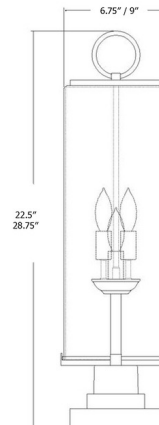

Lightology

lightology.com
866-954-4489
04-27-26

Project: _____

Company: _____

Location: _____ Fixture Type: _____

SPEC #: **ZLTT142210**

Approved On: _____ Approved By: _____

Sana Outdoor Pier Light with Square Stepped Base By Z-Lite

Description

The Sana Outdoor Pier Light brings a clean coastal charm to your exterior space. The smooth frame is crossed and is complemented by White Opal or Seedy glass, casting warm shadows across your outdoor area.

Shown in black / seedy glass

Specifications

| | |
|--------------------|--|
| COLOR | Seedy Glass |
| BODY FINISH | Black |
| WATTAGE | 180W |
| DIMMER | Standard 120V |
| DIMENSIONS | 9"W x 28.75"H |
| BULB NOT INCLUDED | 3 x B10/Candelabra (E12)/60W/120V Incandescent |
| OTHER BULB OPTIONS | 3 x B10/Candelabra (E12)/120V LED |
| COUNTRY OF ORIGIN | China |