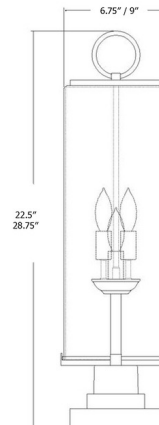

Lightology

lightology.com
866-954-4489
07-10-26

Project: _____

Company: _____

Location: _____ Fixture Type: _____

SPEC #: **ZLTT142210**

Approved On: _____ Approved By: _____

Sana Outdoor Pier Light with Square Stepped Base By Z-Lite

Description

The Sana Outdoor Pier Light brings a clean coastal charm to your exterior space. The smooth frame is crossed and is complemented by White Opal or Seedy glass, casting warm shadows across your outdoor area.

Shown in black / seedy glass

Specifications

COLOR	Seedy Glass
BODY FINISH	Black
WATTAGE	180W
DIMMER	Standard 120V
DIMENSIONS	9"W x 28.75"H
BULB NOT INCLUDED	3 x B10/Candelabra (E12)/60W/120V Incandescent
OTHER BULB OPTIONS	3 x B10/Candelabra (E12)/120V LED
COUNTRY OF ORIGIN	China