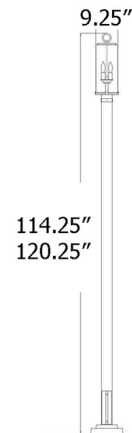

Lightology

lightology.com
866-954-4489
05-21-26

Project: _____

Company: _____

Location: _____ Fixture Type: _____

SPEC #: **ZLT1142217**

Approved On: _____ Approved By: _____

Sana Outdoor Post Light with Square Post/Stepped Base By Z-Lite

Description

The Sana Outdoor Square Post Light with square post brings a clean coastal charm to your exterior space. The smooth frame is crossed and is complemented by White Opal or Seedy glass, casting warm shadows across your area.

Specifications

COLOR	Seedy Glass
BODY FINISH	Black
WATTAGE	120W
DIMMER	Standard 120V
DIMENSIONS	9.25"W x 114.25"H
BULB NOT INCLUDED	2 x B10/Candelabra (E12)/60W/120V Incandescent
OTHER BULB OPTIONS	2 x B10/Candelabra (E12)/120V LED
COUNTRY OF ORIGIN	China

Shown in black / seedy glass

CLICK TO VIEW PRODUCT

Notes: