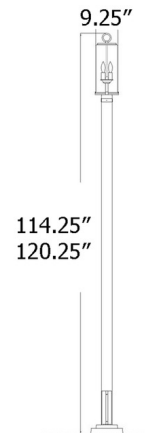

Lightology

lightology.com
866-954-4489
07-11-26

Project: _____

Company: _____

Location: _____ Fixture Type: _____

SPEC #: **ZLT1142217**

Approved On: _____ Approved By: _____

Sana Outdoor Post Light with Square Post/Stepped Base By Z-Lite

Description

The Sana Outdoor Square Post Light with square post brings a clean coastal charm to your exterior space. The smooth frame is crossed and is complemented by White Opal or Seedy glass, casting warm shadows across your area.

Specifications

COLOR . . . . . Seedy Glass
BODY FINISH . . . . . Black
WATTAGE 120W
DIMMER . . . . . Standard 120V
DIMENSIONS . . . . . 9.25"W x 114.25"H
BULB NOT INCLUDED . . . . . 2 x B10/Candelabra (E12)/60W/120V Incandescent
OTHER BULB OPTIONS . . . . . 2 x B10/Candelabra (E12)/120V LED
COUNTRY OF ORIGIN . . . . . China

Shown in black / seedy glass

CLICK TO VIEW PRODUCT

Notes: