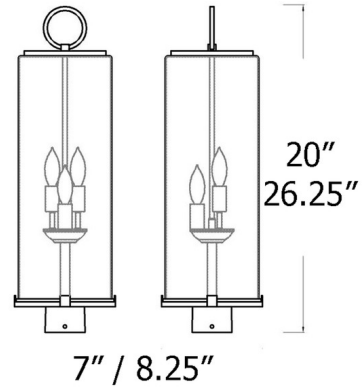

Lightology

lightology.com
866-954-4489
05-18-26

Project: _____

Company: _____

Location: _____ Fixture Type: _____

SPEC #: **ZLTT142218**

Approved On: _____ Approved By: _____

Sana Outdoor Post Light with Square Fitter By Z-Lite

Description

The Sana Outdoor Square Post Light brings a clean coastal charm to your exterior space. The smooth frame is crossed and is complemented by White Opal or Seedy glass, casting warm shadows across your area. Note: Post is required and sold separately.

Shown in black / seedy glass

Specifications

COLOR	Seedy Glass
BODY FINISH	Black
WATTAGE	120W
DIMMER	Standard 120V
DIMENSIONS	7"W x 20"H
BULB NOT INCLUDED	2 x B10/Candelabra (E12)/60W/120V Incandescent
OTHER BULB OPTIONS	2 x B10/Candelabra (E12)/120V LED
COUNTRY OF ORIGIN	China