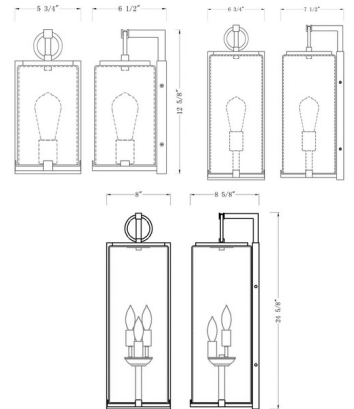

CLICK TO VIEW PRODUCT

Notes: