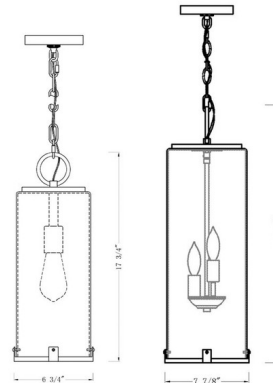

Description

The Sana Outdoor Pendant brings a clean coastal charm to your exterior space. The smooth frame is crossed and is complemented by White Opal or Seedy glass, casting warm shadows across your area. Canopy: 5 inch square.

Specifications

COLOR White Opal
 BODY FINISH Black
 WATTAGE 100W
 DIMMER Standard 120V
 DIMENSIONS 6.75"W x 18"H
 BULB NOT INCLUDED 1 x A19/Medium (E26)/100W/120V Incandescent
 OTHER BULB OPTIONS 1 x A19/Medium (E26)/120V LED
 COUNTRY OF ORIGIN China

Technical Information

PRODUCT DIMENSIONS Adjustable Chain Length: 36"

Shown in black / white opal

CLICK TO VIEW PRODUCT

Notes: