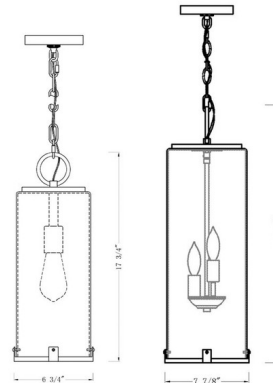

Description

The Sana Outdoor Pendant brings a clean coastal charm to your exterior space. The smooth frame is crossed and is complemented by White Opal or Seedy glass, casting warm shadows across your area. Canopy: 5 inch square.

Specifications

COLOR White Opal
BODY FINISH Black
WATTAGE 100W
DIMMER Standard 120V
DIMENSIONS 6.75"W x 18"H
BULB NOT INCLUDED 1 x A19/Medium (E26)/100W/120V Incandescent
OTHER BULB OPTIONS 1 x A19/Medium (E26)/120V LED
COUNTRY OF ORIGIN China

Technical Information

PRODUCT DIMENSIONS Adjustable Chain Length: 36"

Shown in black / white opal

CLICK TO VIEW PRODUCT

Notes: