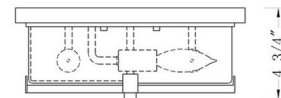

Shown in black / white opal

Specifications

COLOR	White Opal
BODY FINISH	Black
WATTAGE	240W
DIMMER	Standard 120V
DIMENSIONS	12"W x 4.75"H
BULB NOT INCLUDED	4 x B10/Candelabra (E12)/60W/120V Incandescent
OTHER BULB OPTIONS	4 x B10/Candelabra (E12)/120V LED
COUNTRY OF ORIGIN	China