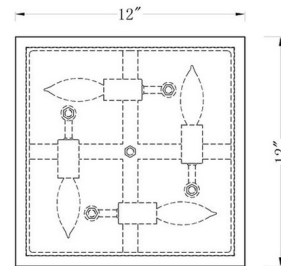

Shown in black / white opal

Specifications

COLOR	White Opal
BODY FINISH	Black
WATTAGE	240W
DIMMER	Standard 120V
DIMENSIONS	12"W x 4.75"H
BULB NOT INCLUDED	4 x B10/Candelabra (E12)/60W/120V Incandescent
OTHER BULB OPTIONS	4 x B10/Candelabra (E12)/120V LED
COUNTRY OF ORIGIN	China