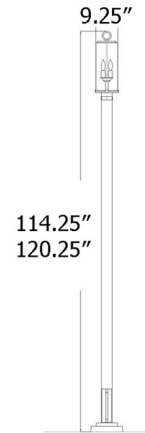

Lightology

lightology.com
866-954-4489
05-25-26

Project: _____

Company: _____

Location: _____ Fixture Type: _____

SPEC #: **ZLTT142230**

Approved On: _____ Approved By: _____

Sana Outdoor Post Light with Square Post/Stepped Base By Z-Lite

Description

The Sana Outdoor Square Post Light with square post brings a clean coastal charm to your exterior space. The smooth frame is crossed and is complemented by White Opal or Seedy glass, casting warm shadows across your area.

Specifications

COLOR	White Opal
BODY FINISH	Black
WATTAGE	180W
DIMMER	Standard 120V
DIMENSIONS	9.25"W x 120.25"H
BULB NOT INCLUDED	3 x B10/Candelabra (E12)/60W/120V Incandescent
OTHER BULB OPTIONS	3 x B10/Candelabra (E12)/120V LED
COUNTRY OF ORIGIN	China

Shown in black / white opal

CLICK TO VIEW PRODUCT

Notes: