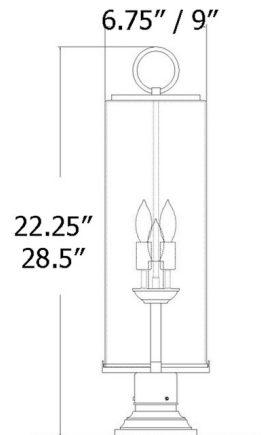

Lightology

lightology.com
866-954-4489
06-04-26

Project: _____

Company: _____

Location: _____ Fixture Type: _____

SPEC #: **ZLTT142235**

Approved On: _____ Approved By: _____

Sana Outdoor Pier Light with Traditional Base By Z-Lite

Description

The Sana Outdoor Stepped Pier Light brings a clean coastal charm to your exterior space. The smooth frame is crossed and is complemented by White Opal or Seedy glass, casting warm shadows across your area.

Shown in black / white opal

Specifications

COLOR	White Opal
BODY FINISH	Black
WATTAGE	120W
DIMMER	Standard 120V
DIMENSIONS	6.75"W x 22.25"H
BULB NOT INCLUDED	2 x B10/Candelabra (E12)/60W/120V Incandescent
OTHER BULB OPTIONS	2 x B10/Candelabra (E12)/120V LED
COUNTRY OF ORIGIN	China