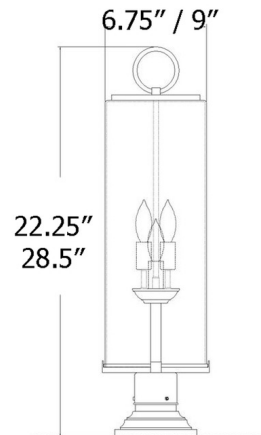

Lightology

lightology.com
866-954-4489
04-17-26

Project: _____

Company: _____

Location: _____ Fixture Type: _____

SPEC #: **ZLTT142235**

Approved On: _____ Approved By: _____

Sana Outdoor Pier Light with Traditional Base By Z-Lite

Description

The Sana Outdoor Stepped Pier Light brings a clean coastal charm to your exterior space. The smooth frame is crossed and is complemented by White Opal or Seedy glass, casting warm shadows across your area.

Shown in black / white opal

Specifications

COLOR	White Opal
BODY FINISH	Black
WATTAGE	120W
DIMMER	Standard 120V
DIMENSIONS	6.75"W x 22.25"H
BULB NOT INCLUDED	2 x B10/Candelabra (E12)/60W/120V Incandescent
OTHER BULB OPTIONS	2 x B10/Candelabra (E12)/120V LED
COUNTRY OF ORIGIN	China