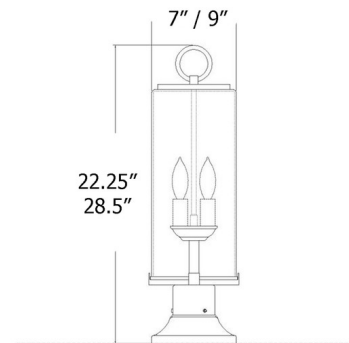

Lightology

lightology.com
866-954-4489
07-10-26

Project: _____

Company: _____

Location: _____ Fixture Type: _____

SPEC #: **ZLTT142236**

Approved On: _____ Approved By: _____

Sana Outdoor Pier Light with Simple Round Base By Z-Lite

Description

The Sana Outdoor Round Pier Light brings a clean coastal charm to your exterior space. The smooth frame is crossed and is complemented by White Opal or Seedy glass, casting warm shadows across your area.

Shown in black / white opal

Specifications

COLOR	White Opal
BODY FINISH	Black
WATTAGE	120W
DIMMER	Standard 120V
DIMENSIONS	7"W x 22.25"H
BULB NOT INCLUDED	2 x B10/Candelabra (E12)/60W/120V Incandescent
COUNTRY OF ORIGIN	China