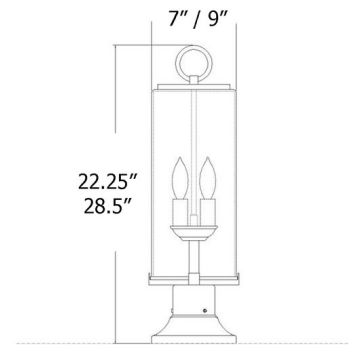

Lightology

lightology.com
866-954-4489
04-27-26

Project: _____

Company: _____

Location: _____ Fixture Type: _____

SPEC #: **ZLTT142236**

Approved On: _____ Approved By: _____

Sana Outdoor Pier Light with Simple Round Base By Z-Lite

Description

The Sana Outdoor Round Pier Light brings a clean coastal charm to your exterior space. The smooth frame is crossed and is complemented by White Opal or Seedy glass, casting warm shadows across your area.

Shown in black / white opal

Specifications

COLOR	White Opal
BODY FINISH	Black
WATTAGE	120W
DIMMER	Standard 120V
DIMENSIONS	7\"W x 22.25\"H
BULB NOT INCLUDED	2 x B10/Candelabra (E12)/60W/120V Incandescent
COUNTRY OF ORIGIN	China