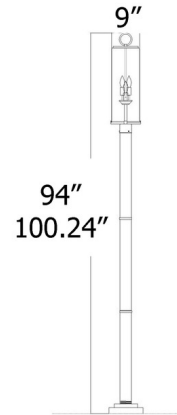

Lightology

lightology.com
866-954-4489
05-19-26

Project: _____

Company: _____

Location: _____ Fixture Type: _____

SPEC #: **ZLTT142237**

Approved On: _____ Approved By: _____

Sana Outdoor Post Light with Round Post/Stepped Base By Z-Lite

Description

The Sana Outdoor Post Mounted Light with Post brings a clean coastal charm to your exterior space. The smooth frame is crossed and is complemented by White Opal or Seedy glass, casting warm shadows across your area.

Specifications

COLOR . . . . . White Opal
BODY FINISH . . . . . Black
WATTAGE 120W
DIMMER . . . . . Standard 120V
DIMENSIONS . . . . . 9"W x 94"H
BULB NOT INCLUDED . . . . . 2 x B10/Candelabra (E12)/60W/120V Incandescent
OTHER BULB OPTIONS . . . . . 2 x B10/Candelabra (E12)/120V LED
COUNTRY OF ORIGIN . . . . . China

Shown in black / white opal

CLICK TO VIEW PRODUCT

Notes: