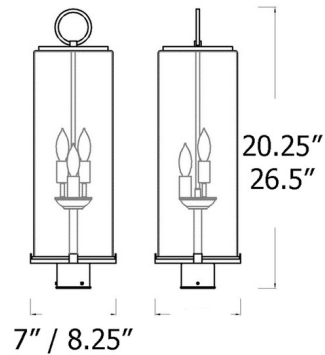

### Specifications

COLOR	White Opal
BODY FINISH	Black
WATTAGE	120W
DIMMER	Standard 120V
DIMENSIONS	7"W x 20.25"H
BULB NOT INCLUDED	2 x B10/Candelabra (E12)/60W/120V Incandescent
OTHER BULB OPTIONS	2 x B10/Candelabra (E12)/120V LED
COUNTRY OF ORIGIN	China