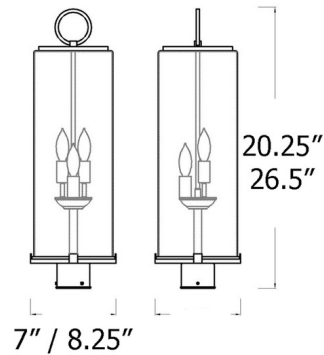

Description

The Sana Outdoor Round Post Light brings a clean coastal charm to your exterior space. The smooth frame is crossed and is complemented by White Opal or Seedy glass, casting warm shadows across your area. Note: Post is required and sold separately.

Shown in black / white opal

Specifications

COLOR	White Opal
BODY FINISH	Black
WATTAGE	120W
DIMMER	Standard 120V
DIMENSIONS	7"W x 20.25"H
BULB NOT INCLUDED	2 x B10/Candelabra (E12)/60W/120V Incandescent
OTHER BULB OPTIONS	2 x B10/Candelabra (E12)/120V LED
COUNTRY OF ORIGIN	China