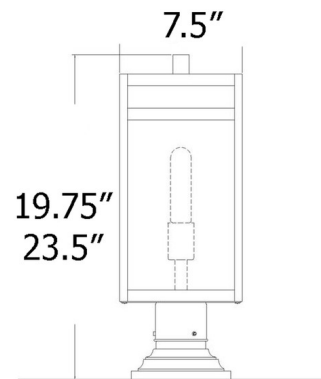

Specifications

COLOR	Clear
BODY FINISH	Black
WATTAGE	100W
DIMMER	Standard 120V
DIMENSIONS	7.5"W x 19.75"H
BULB NOT INCLUDED	1 x T10/Medium (E26)/100W/120V Incandescent
OTHER BULB OPTIONS	1 x T10/Medium (E26)/120V LED 1 x Edison Tube/Medium (E26)/120V LED
COUNTRY OF ORIGIN	China