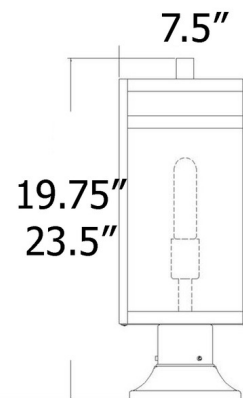

Specifications

| | |
|--------------------|---|
| COLOR | Clear |
| BODY FINISH | Black |
| WATTAGE | 100W |
| DIMMER | Standard 120V |
| DIMENSIONS | 7.5"W x 19.75"H |
| BULB NOT INCLUDED | 1 x T8/Medium (E26)/100W/120V Incandescent |
| OTHER BULB OPTIONS | 1 x A19/Medium (E26)/120V Incandescent 1 x A19/Medium (E26)/120V LED 1 x T8/Medium (E26)/120V LED |
| COUNTRY OF ORIGIN | China |