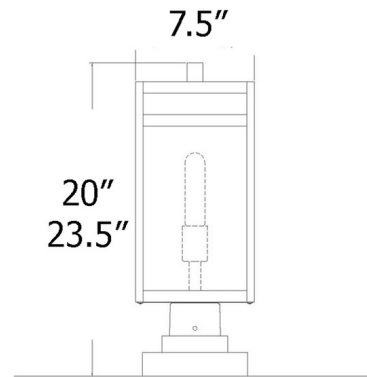

Specifications

COLOR	Clear
BODY FINISH	Black
WATTAGE	100W
DIMMER	Standard 120V
DIMENSIONS	7.5"W x 20"H
BULB NOT INCLUDED	1 x T10/Medium (E26)/100W/120V Incandescent
OTHER BULB OPTIONS	1 x Edison Tube/Medium (E26)/120V LED 1 x T10/Medium (E26)/120V LED
COUNTRY OF ORIGIN	China