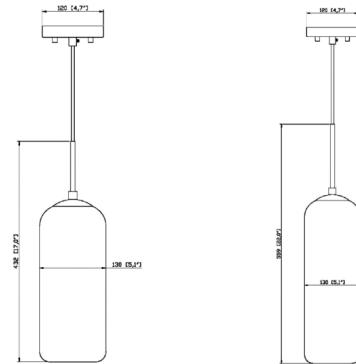

Description

Embrace an element of the Art Deco era in your kitchen with this Monty Pendant. The steel construction and complementing finish give it a retro feel, while the glass shade ensures it will fit right in with your current decor. Note: Matte Black is not available in the 17 inch size. Heritage Brass is not available in the 22 inch size.

Shown in heritage brass / clear seedy

Specifications

COLOR	Clear Seedy
BODY FINISH	Heritage Brass
WATTAGE	17W
DIMMER	Standard 120V
DIMENSIONS	5.25"W x 17"H
BULB NOT INCLUDED	1 x T10/Medium (E26)/17W/120V LED
OTHER BULB OPTIONS	1 x T10/Medium (E26)/120V LED
COUNTRY OF ORIGIN	China