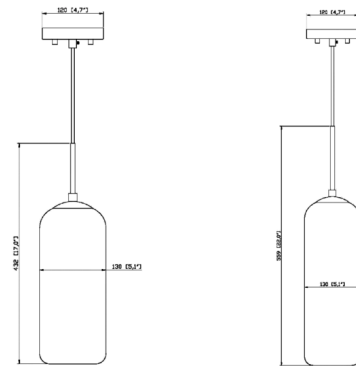

### Specifications

COLOR . . . . . Clear Seedy  
BODY FINISH . . . . . Matte Black  
WATTAGE . . . . . 17W  
DIMMER . . . . . Standard 120V  
DIMENSIONS . . . . . 5.25"W x 17"H  
BULB NOT INCLUDED . . . . . 1 x T10/Medium (E26)/17W/120V LED  
OTHER BULB OPTIONS . . . . . 1 x T10/Medium (E26)/120V LED  
COUNTRY OF ORIGIN . . . . . China

### Technical Information

PRODUCT DIMENSIONS . . . . . Adjustable Cord Length: 110"

Shown in matte black / clear seedy

CLICK TO VIEW PRODUCT

Notes: