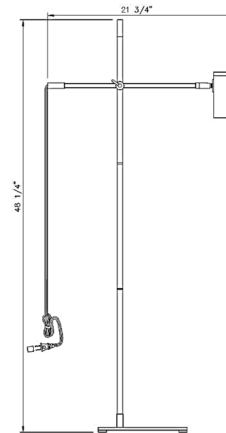

Description

The Calumet Floor Lamp brings a clean minimalist look to your interior space. The cylindrical shade sits on an adjustable arm, making this the perfect task light. On/Off touch sensor is located on the adjustable arm.

Specifications

COLOR N/A
BODY FINISH Matte Black / Olde Brass
WATTAGE 35W
DIMMER Included
DIMENSIONS 7"W x 48.25"H x 21.75"D
BULB NOT INCLUDED 1 x MR16/GU10/35W/120V LED
COUNTRY OF ORIGIN China

Technical Information

PRODUCT DIMENSIONS Cord: 144"

Shown in matte black / olde brass

CLICK TO VIEW PRODUCT

Notes: