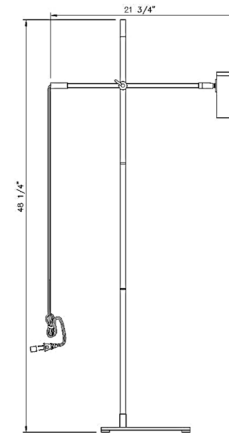

By Z-Lite

Description

The Calumet Floor Lamp brings a clean minimalist look to your interior space. The cylindrical shade sits on an adjustable arm, making this the perfect task light. On/Off touch sensor is located on the adjustable arm.

Specifications

COLOR N/A
BODY FINISH Matte Black / Olde Brass
WATTAGE 35W
DIMMER Included
DIMENSIONS 7"W x 48.25"H x 21.75"D
BULB NOT INCLUDED 1 x MR16/GU10/35W/120V LED
COUNTRY OF ORIGIN China

Technical Information

PRODUCT DIMENSIONS Cord: 144"

Shown in matte black / olde brass

CLICK TO VIEW PRODUCT

Notes: