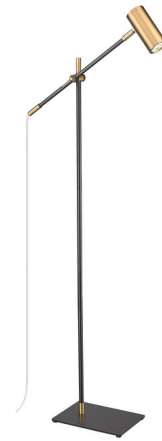

Lightology

lightology.com
866-954-4489
07-06-26

Project: _____

Company: _____

Location: _____ Fixture Type: _____

SPEC #: **ZLT1142262**

Approved On: _____ Approved By: _____

Calumet Floor Lamp

By Z-Lite

Description

The Calumet Floor Lamp brings a clean minimalist look to your interior space. The cylindrical shade sits on an adjustable arm, making this the perfect task light. On/Off touch sensor is located on the adjustable arm.

Specifications

COLOR N/A
BODY FINISH Matte Black / Olde Brass
WATTAGE 35W
DIMMER Included
DIMENSIONS 7"W x 48.25"H x 21.75"D
BULB NOT INCLUDED 1 x MR16/GU10/35W/120V LED
COUNTRY OF ORIGIN China

Technical Information

PRODUCT DIMENSIONS Cord: 144"

Shown in matte black / olde brass

CLICK TO VIEW PRODUCT

Notes: