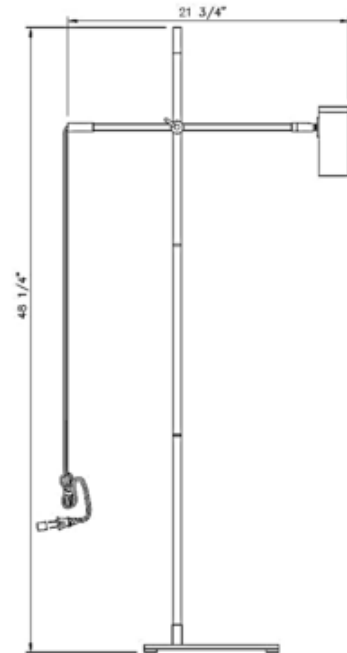

BRAND

Z-Lite

DESCRIPTION

The Calumet Floor Lamp brings a clean minimalist look to your interior space. The cylindrical shade sits on an adjustable arm, making this the perfect task light. On/Off touch sensor is located on the adjustable arm.

Shown in: Matte Black / Olde Brass

SHADE COLOR	N/A
BODY FINISH	Matte Black / Olde Brass
WATTAGE	35W
DIMMER	Included
DIMENSIONS	7"W x 48.25"H x 21.75"D
BULB NOT INCLUDED	
LAMP	1 x MR16/GU10/35W/120V LED

Technical Information

PRODUCT DIMENSIONS	Cord: 144"
---------------------------	------------

SPEC #	ZLT1142262
---------------	------------

COMPANY	PROJECT	FIXTURE TYPE	APPROVED BY	DATE