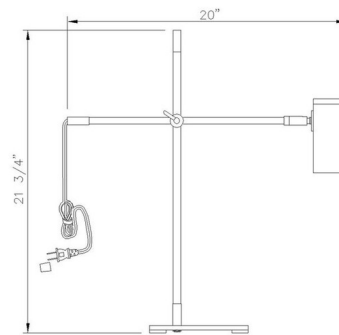

By Z-Lite

Description

The Calumet Table Lamp brings a clean minimalist look to your interior space. The cylindrical shade sits on an adjustable arm, making this the perfect task light. On/Off touch sensor is located on the adjustable arm.

Shown in matte black / polished nickel

Specifications

COLOR N/A
BODY FINISH Matte Black / Polished Nickel
WATTAGE 35W
DIMMER Included
DIMENSIONS 6"W x 21.75"H x 20"D
BULB NOT INCLUDED 1 x MR16/GU10/35W/120V LED
COUNTRY OF ORIGIN China

Technical Information

PRODUCT DIMENSIONS Cord: 108"

CLICK TO VIEW PRODUCT

Notes: