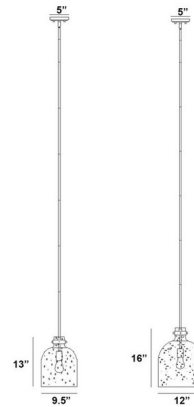

Description

The Pearson Pendant brings a crisp, clean look to your interior space. The smooth glass diffuser casts warm shadows across your room. Canopy: 5 inch diameter.

Specifications

COLOR Clear Seedy
BODY FINISH Matte Black
WATTAGE 100W
DIMMER Standard 120V
DIMENSIONS 9.5"W x 13"H
BULB NOT INCLUDED 1 x Edison/Medium (E26)/100W/120V Incandescent
OTHER BULB OPTIONS 1 x A19/Medium (E26)/120V Incandescent
1 x A19/Medium (E26)/120V LED
1 x Edison/Medium (E26)/120V LED
COUNTRY OF ORIGIN China

Technical Information

PRODUCT DIMENSIONS Downrods: One 3", One 6" and Six 12" Included

Shown in matte black / clear seedy

CLICK TO VIEW PRODUCT

Notes: