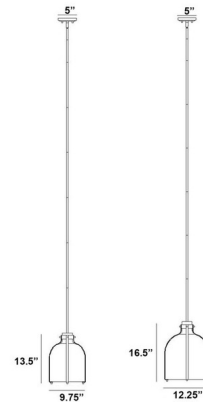

### Description

The Pearson Cage Pendant brings a crisp, clean look to your interior space. The smooth glass diffuser casts warm shadows across your room, while the steel bands add a hint of industrialism. Canopy: 5 inch diameter.

### Specifications

COLOR	White Opal
BODY FINISH	Matte Black
WATTAGE	100W
DIMMER	Standard 120V
DIMENSIONS	12.25"W x 16.5"H
BULB NOT INCLUDED	1 x A19/Medium (E26)/100W/120V Incandescent
OTHER BULB OPTIONS	1 x A19/Medium (E26)/120V LED
COUNTRY OF ORIGIN	China