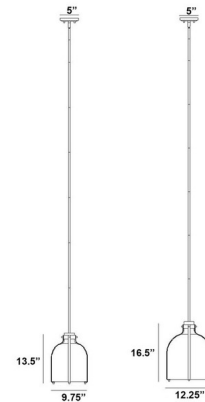

Description

The Pearson Cage Pendant brings a crisp, clean look to your interior space. The smooth glass diffuser casts warm shadows across your room, while the steel bands add a hint of industrialism. Canopy: 5 inch diameter.

Shown in rubbed brass / white opal

Specifications

COLOR White Opal
BODY FINISH Rubbed Brass
WATTAGE 100W
DIMMER Standard 120V
DIMENSIONS 9.75"W x 13.5"H
BULB NOT INCLUDED 1 x A19/Medium (E26)/100W/120V Incandescent
OTHER BULB OPTIONS 1 x A19/Medium (E26)/120V LED
COUNTRY OF ORIGIN China

Technical Information

PRODUCT DIMENSIONS Downrods: One 3", One 6" and Six 12" Included

CLICK TO VIEW PRODUCT

Notes: