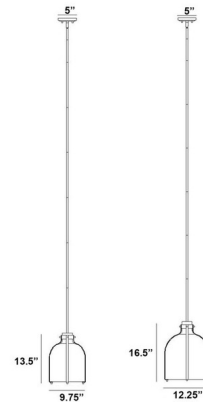

Description

The Pearson Cage Pendant brings a crisp, clean look to your interior space. The smooth glass diffuser casts warm shadows across your room, while the steel bands add a hint of industrialism. Canopy: 5 inch diameter.

Shown in rubbed brass / white opal

Specifications

COLOR White Opal
BODY FINISH Rubbed Brass
WATTAGE 100W
DIMMER Standard 120V
DIMENSIONS 9.75"W x 13.5"H
BULB NOT INCLUDED 1 x A19/Medium (E26)/100W/120V Incandescent
OTHER BULB OPTIONS 1 x A19/Medium (E26)/120V LED
COUNTRY OF ORIGIN China

Technical Information

PRODUCT DIMENSIONS Downrods: One 3", One 6" and Six 12" Included

CLICK TO VIEW PRODUCT

Notes: