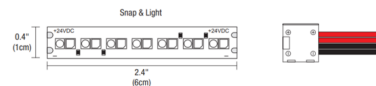

CLICK TO VIEW PRODUCT

Notes: