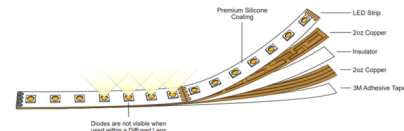

### Description

The Tunable White Snap & Light Stomp Strip is highly durable and designed to withstand harsh elements of a job site and is designed for use with PureEdge BIY (Build-It-Yourself) and DIY (Do-It-Yourself) fixtures and systems. Tunable White 2000K-6500K (2K6K) allows for independent control and adjustment of color temperature and intensity from 2000K (Sunset) through 6500K (Day Light White). Tunable white lighting visually, biologically and emotionally contributes to human interaction with the physical world. Human centric lighting (HCL) that builds on this technology brings the dynamics of natural daylight indoors and delivers a positive effect on human health, well-being and performance. Stomp Strip is sold in one foot increments in the following options: 2 Watt (2.5 watts per foot) up to 40 feet 5 Watt (4.4 watts per foot) up to 20 feet 7 Watt (7.3 watts per foot) up to 12 feet 10 Watt (9.6 watts per foot) up to 10 feet Stomp Strip is compatible with solderless Snap & Light Connectors for making turns and X, Y, L configurations. Required BIY System, DMX color changing power supply or two channel 2XK 0-10 power supply, Snap & Light power connector, optional mounting accessories and Snap & Light connectors sold separately. Two channel 0-10 power supply requires two dimmers -- one for intensity and one for color temperature. DMX power supply must be used with PureEdge controller (CDMX1-2XK). Note: Product is built to order.

### Specifications

COLOR	N/A
BODY FINISH	Aluminum
WATTAGE	2W
DIMMER	0-10V
DIMENSIONS	12"L x 0.4"W
INTEGRATED LED MODULE	1 x LED/2W/24V LED

### Technical Information

LAMP LIFE	50000 hours
COLOR RENDERING	92 CRI
LAMP COLOR	2000K-6000K Tunable White
LUMENS/WATT	180.00
LUMINOUS FLUX	360 lumens

Shown in aluminum

CLICK TO VIEW PRODUCT

Notes: