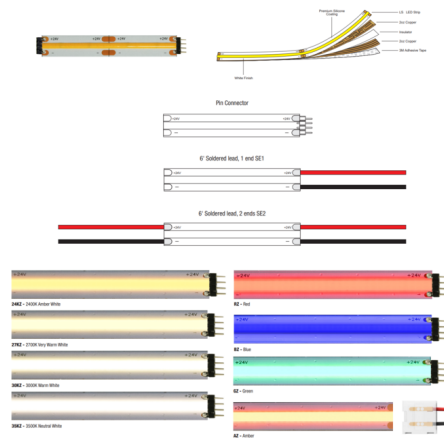

By PureEdge Lighting

Description

Lazer Strip is a static white or monochromatic color 24VDC field-cutable single strip in 3 (3.3 watts) or 5 (4.4 watts) per foot. Allows for a maximum length of 30 feet (3 watt) or 20 feet (5 watt). Connector options include: PIN: PIN connector SE1: 6 foot soldered lead (1 end) SE2: 6 foot soldered lead (2 ends). Note: Required power supply, power feed, and optional accessories sold separately. Note: Product is built to order.

Shown in white

Specifications

COLOR	N/A
BODY FINISH	White
WATTAGE	3W
DIMMER	Low Voltage Electronic
DIMENSIONS	12"L x 0.47"W
INTEGRATED LED MODULE	1 x LED/3W/24V LED

Technical Information

LAMP LIFE	50000 hours
COLOR RENDERING	91 CRI
LAMP COLOR	2400K
LUMENS/WATT	80.00
LUMINOUS FLUX	240 lumens