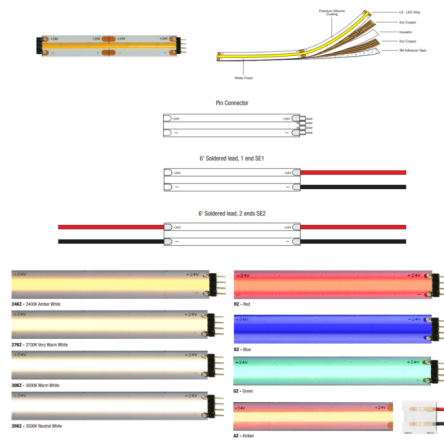

By PureEdge Lighting

Description

Lazer Strip is a static white or monochromatic color 24VDC field-cutable single strip in 3 (3.3 watts) or 5 (4.4 watts) per foot. Allows for a maximum length of 30 feet (3 watt) or 20 feet (5 watt). Connector options include: PIN: PIN connector SE1: 6 foot soldered lead (1 end) SE2: 6 foot soldered lead (2 ends). Note: Required power supply, power feed, and optional accessories sold separately. Note: Product is built to order.

Specifications

COLOR	N/A
BODY FINISH	White
WATTAGE	3W
DIMMER	Low Voltage Electronic
DIMENSIONS	12"L x 0.47"W
INTEGRATED LED MODULE	1 x LED/3W/24V LED

Technical Information

LAMP LIFE	50000 hours
COLOR RENDERING	91 CRI
LAMP COLOR	2400K
LUMENS/WATT	80.00
LUMINOUS FLUX	240 lumens

Shown in white

CLICK TO VIEW PRODUCT

Notes: