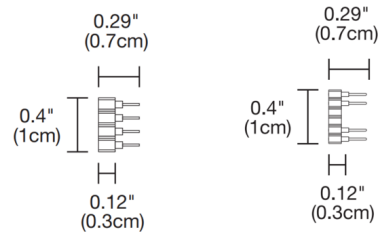

Description

Extra female soldering pin connector designed for use with PureEdge Lighting Lazer Strip. Available for use with Static White/ Monochromatic Color, or RGB (compatible with Tunable White).

Female Connector
Static White &
Monochromatic Color

Female Connector
RGB & TW

Specifications

COLOR	N/A
BODY FINISH	N/A
WATTAGE	N/A
DIMMER	N/A
DIMENSIONS	0.29"W x 0.4"H
BULB	N/A

CLICK TO VIEW PRODUCT

Notes: