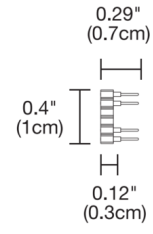

Description

Extra female soldering pin connector designed for use with PureEdge Lighting Lazer Strip. Available for use with Static White/ Monochromatic Color, or RGB (compatible with Tunable White).

Female Connector
Static White &
Monochromatic Color

Female Connector
RGB & TW

Specifications

COLOR	N/A
BODY FINISH	N/A
WATTAGE	N/A
DIMMER	N/A
DIMENSIONS	0.29"W x 0.4"H
BULB	N/A

CLICK TO VIEW PRODUCT

Notes: