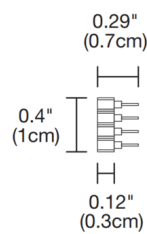

Description

Extra female soldering pin connector designed for use with PureEdge Lighting Lazer Strip. Available for use with Static White/ Monochromatic Color, or RGB (compatible with Tunable White).

Female Connector
Static White &
Monochromatic Color

Female Connector
RGB & TW

Specifications

COLOR	N/A
BODY FINISH	N/A
WATTAGE	N/A
DIMMER	N/A
DIMENSIONS	0.29"W x 0.4"H
BULB	N/A

CLICK TO VIEW PRODUCT

Notes: