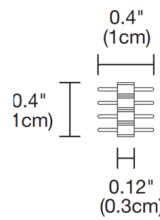

By PureEdge Lighting

Description

Extra male soldering pin connector designed for use with PureEdge Lighting Lazer Strip. Available for use with Static White/Monochromatic Color, or RGB (compatible with Tunable White).

Male Connector
Static White &
Monochromatic Color

Male Connector
RGB & TW

Specifications

COLOR	N/A
BODY FINISH	N/A
WATTAGE	N/A
DIMMER	N/A
DIMENSIONS	0.4"W x 0.4"H
BULB	N/A

CLICK TO VIEW PRODUCT

Notes: