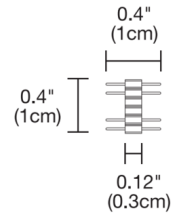

By PureEdge Lighting

Description

Extra male soldering pin connector designed for use with PureEdge Lighting Lazer Strip. Available for use with Static White/Monochromatic Color, or RGB (compatible with Tunable White).

Male Connector
Static White &
Monochromatic Color

Male Connector
RGB & TW

Specifications

COLOR	N/A
BODY FINISH	N/A
WATTAGE	N/A
DIMMER	N/A
DIMENSIONS	0.4"W x 0.4"H
BULB	N/A

CLICK TO VIEW PRODUCT

Notes: