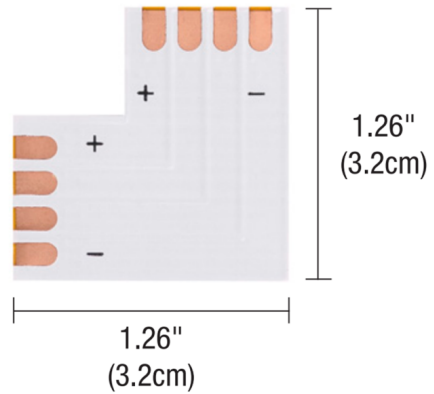

By PureEdge Lighting

Description

The Solderless Snap & Light L-Connector joins and conducts power to two sections of LED Lazer Strip in an L-shape. Designed for use with PureEdge Lighting Lazer Strip.

Shown in white

Specifications

COLOR	N/A
BODY FINISH	White
WATTAGE	N/A
DIMMER	N/A
DIMENSIONS	1.26"W x 1.26"H
BULB	N/A

CLICK TO VIEW PRODUCT

Notes: