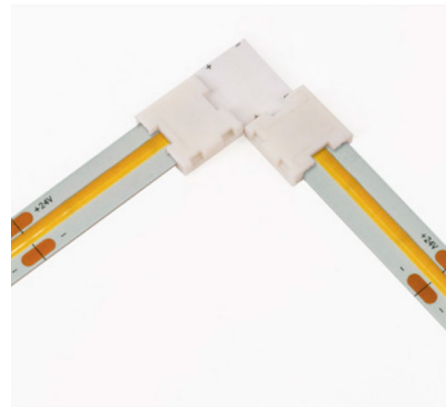

Lightology

lightology.com
866-954-4489
04-20-26

Project: _____

Company: _____

Location: _____ Fixture Type: _____

SPEC #: **EDG1148607**

Approved On: _____ Approved By: _____

Lazer Strip Snap & Light L-Connector

By PureEdge Lighting

Description

The Solderless Snap & Light L-Connector joins and conducts power to two sections of LED Lazer Strip in an L-shape. Designed for use with PureEdge Lighting Lazer Strip.

Shown in white

Specifications

COLOR	N/A
BODY FINISH	White
WATTAGE	N/A
DIMMER	N/A
DIMENSIONS	1.26"W x 1.26"H
BULB	N/A

CLICK TO VIEW PRODUCT

Notes: