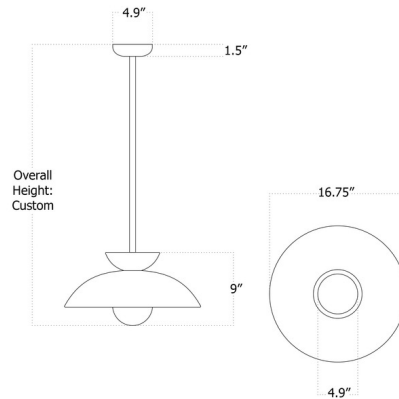

### Description

The Augustus Pendant is part of the Terra series and was made in collaboration with ceramicist Danny Kaplan. It features hand-thrown curves and a sleek sculptural silhouette. It is suspended from a Brass rod with a self-leveling canopy, suitable for sloped ceilings up to 78 degrees. Note: Due to the handmade nature of this product, dimensions may vary within one inch. Note: This fixture has a fixed brass rod that is not adjustable. Please specify the exact overall length (OAL) when placing your order. OAL is measured from the ceiling to the bottom of a fixture and includes the shades. The minimum OAL for this fixture is 17 inches, and the maximum with no seam is 83 inches. With a stem over 83 inches, a seam will be placed at 81.5 inches.

### Specifications

COLOR . . . . . Stone  
BODY FINISH . . . . . Brass  
WATTAGE . . . . . 6W  
DIMMER . . . . . Standard 120V  
DIMENSIONS . . . . . 16.75"W x 9"H  
BULB INCLUDED . . . . . 1 x JCD/G9/6W/120V LED  
COUNTRY OF ORIGIN . . . . . United States