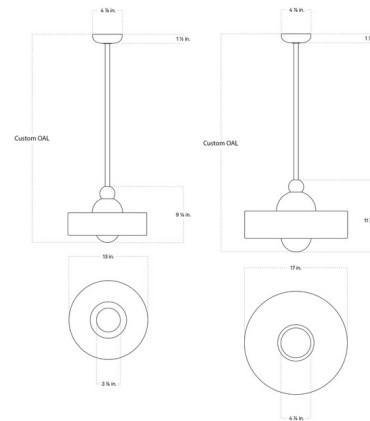

Lightology

lightology.com
866-954-4489
07-01-26

Project: _____
 Company: _____
 Location: _____ Fixture Type: _____
 SPEC #: **ICW1148691**
 Approved On: _____ Approved By: _____

Cassia Pendant By In Common With

Description

The Cassia Pendant is part of the Terra series and was made in collaboration with ceramicist Danny Kaplan. It features a Ceramic disc and symmetrical orbs showcasing clean lines with organic texture. It is suspended from a Brass rod with a self-leveling canopy. Due to the handmade nature of this item, no two are identical. Note: Overall Height is measured from the ceiling to the bottom of the fixture and includes the shades. Stem is not field adjustable.

Shown in brass / lapis

Specifications

COLOR	Lapis
BODY FINISH	Brass
WATTAGE	6W
DIMMER	Standard 120V
DIMENSIONS	17"W x 11.9"H
BULB INCLUDED	1 x JCD/G9/6W/120V LED
COUNTRY OF ORIGIN	United States

Technical Information

PRODUCT DIMENSIONS	Canopy: 4.9" diameter
LAMP COLOR	2700K
LUMENS/WATT	100.00
LUMINOUS FLUX	600 lumens

CLICK TO VIEW PRODUCT

Notes: