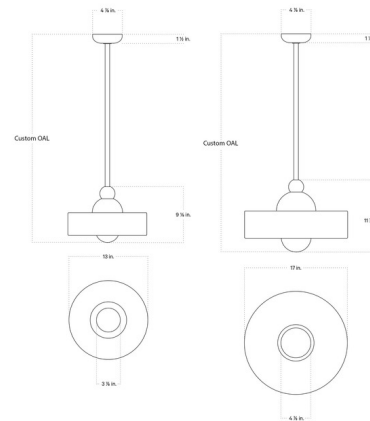

Lightology

lightology.com
866-954-4489
04-23-26

Project: _____

Company: _____

Location: _____ Fixture Type: _____

SPEC #: **ICW1148691**

Approved On: _____ Approved By: _____

Cassia Pendant By In Common With

Description

The Cassia Pendant is part of the Terra series and was made in collaboration with ceramicist Danny Kaplan. It features a Ceramic disc and symmetrical orbs showcasing clean lines with organic texture. It is suspended from a Brass rod with a self-leveling canopy. Due to the handmade nature of this item, no two are identical. Note: Overall Height is measured from the ceiling to the bottom of the fixture and includes the shades. Stem is not field adjustable.

Shown in brass / lapis

Specifications

COLOR Lapis
BODY FINISH Brass
WATTAGE 6W
DIMMER Standard 120V
DIMENSIONS 17"W x 11.9"H
BULB INCLUDED 1 x JCD/G9/6W/120V LED
COUNTRY OF ORIGIN United States

Technical Information

PRODUCT DIMENSIONS Canopy: 4.9" diameter
LAMP COLOR 2700K
LUMENS/WATT 100.00
LUMINOUS FLUX 600 lumens

CLICK TO VIEW PRODUCT

Notes: