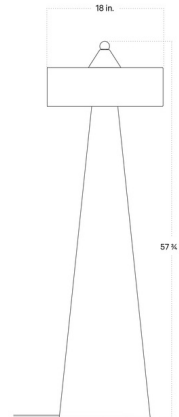

Description

The Helena Floor Lamp is part of the Terra series and was made in collaboration with ceramicist Danny Kaplan. It features a simple geometric form topped with a solid brass ball that doubles as a dimmer switch. All hardware and bulbs are concealed. Includes Warm Dim bulbs which warm in color from 3000K white light to 2200K amber light as the lamp is dimmed. Note: Due to the handmade nature of this product, dimensions may vary within one inch.

Shown in brass / stone

Specifications

COLOR Anthracite
BODY FINISH Blackened Brass
WATTAGE 28W
DIMMER Included
DIMENSIONS 18"W x 57.75"H
BULB INCLUDED 7 x G16.5/Candelabra (E12)/4W/120V LED
COUNTRY OF ORIGIN United States

Technical Information

LAMP LIFE 30000 hours
COLOR RENDERING 95 CRI
LAMP COLOR 3000K Warm Dim
LUMENS/WATT 385.00
LUMINOUS FLUX 1540 lumens

CLICK TO VIEW PRODUCT

Notes: