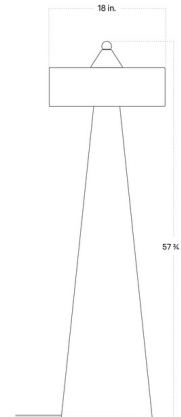

### Specifications

COLOR	Stone
BODY FINISH	Brass
WATTAGE	28W
DIMMER	Included
DIMENSIONS	18"W x 57.75"H
BULB INCLUDED	7 x G16.5/Candelabra (E12)/4W/120V LED
COUNTRY OF ORIGIN	United States