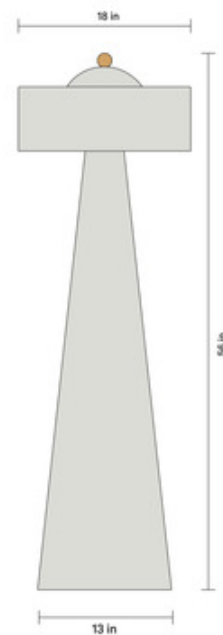

DESIGNER Danny Kaplan
BRAND In Common With

DESCRIPTION

The Helena Floor Lamp is part of the Terra series and was made in collaboration with ceramicist Danny Kaplan. It features a simple geometric form topped with a solid brass ball that doubles as a dimmer switch. All hardware and bulbs are concealed. Due to the handmade nature of this item, no two are identical.

Shown in: Brass / Stone

SHADE COLOR	Stone
BODY FINISH	Brass
WATTAGE	28W
DIMMER	Included
DIMENSIONS	18"W x 56"H
BULB INCLUDED	
LAMP	7 x G16.5/Candelabra (E12)/4W/120V LED
<i>Technical Information</i>	
LUMINOUS FLUX	1540 lumens
LUMENS/WATT	385.00
LAMP COLOR	Warm Dim
COLOR RENDERING	95 CRI
SPEC #	ICW1148700