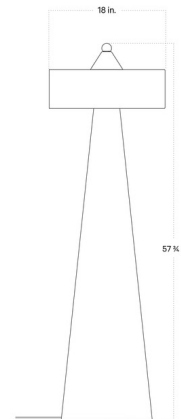

By In Common With

Description

The Helena Floor Lamp is part of the Terra series and was made in collaboration with ceramicist Danny Kaplan. It features a simple geometric form topped with a solid brass ball that doubles as a dimmer switch. All hardware and bulbs are concealed. Includes Warm Dim bulbs which warm in color from 3000K white light to 2200K amber light as the lamp is dimmed. Note: Due to the handmade nature of this product, dimensions may vary within one inch.

Shown in brass / stone

Specifications

COLOR Stone
BODY FINISH Brass
WATTAGE 28W
DIMMER Included
DIMENSIONS 18"W x 57.75"H
BULB INCLUDED 7 x G16.5/Candelabra (E12)/4W/120V LED
COUNTRY OF ORIGIN United States

Technical Information

LAMP LIFE 30000 hours
COLOR RENDERING 95 CRI
LAMP COLOR 3000K Warm Dim
LUMENS/WATT 385.00
LUMINOUS FLUX 1540 lumens

CLICK TO VIEW PRODUCT

Notes: