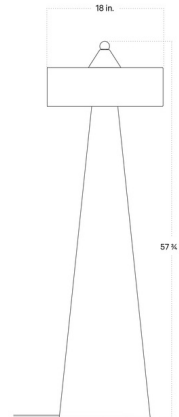

### Specifications

COLOR	Stone
BODY FINISH	Brass
WATTAGE	28W
DIMMER	Included
DIMENSIONS	18"W x 57.75"H
BULB INCLUDED	7 x G16.5/Candelabra (E12)/4W/120V LED
COUNTRY OF ORIGIN	United States