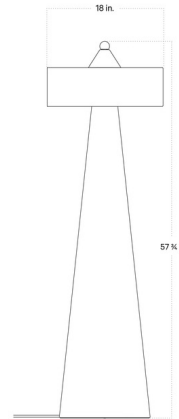

### Specifications

COLOR	Stone
BODY FINISH	Blackened Brass
WATTAGE	28W
DIMMER	Included
DIMENSIONS	18"W x 57.75"H
BULB INCLUDED	7 x G16.5/Candelabra (E12)/4W/120V LED
COUNTRY OF ORIGIN	United States