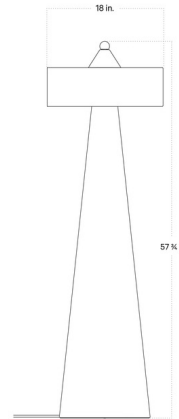

Description

The Helena Floor Lamp is part of the Terra series and was made in collaboration with ceramicist Danny Kaplan. It features a simple geometric form topped with a solid brass ball that doubles as a dimmer switch. All hardware and bulbs are concealed. Includes Warm Dim bulbs which warm in color from 3000K white light to 2200K amber light as the lamp is dimmed. Note: Due to the handmade nature of this product, dimensions may vary within one inch.

Shown in brass / stone

Specifications

COLOR Chestnut
BODY FINISH Patina Brass
WATTAGE 28W
DIMMER Included
DIMENSIONS 18"W x 57.75"H
BULB INCLUDED 7 x G16.5/Candelabra (E12)/4W/120V LED
COUNTRY OF ORIGIN United States