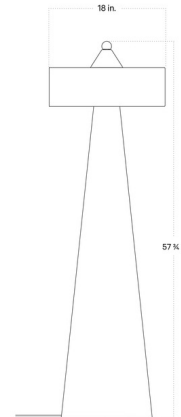

By In Common With

Description

The Helena Floor Lamp is part of the Terra series and was made in collaboration with ceramicist Danny Kaplan. It features a simple geometric form topped with a solid brass ball that doubles as a dimmer switch. All hardware and bulbs are concealed. Includes Warm Dim bulbs which warm in color from 3000K white light to 2200K amber light as the lamp is dimmed. Note: Due to the handmade nature of this product, dimensions may vary within one inch.

Shown in brass / stone

Specifications

COLOR Chestnut
BODY FINISH Blackened Brass
WATTAGE 28W
DIMMER Included
DIMENSIONS 18"W x 57.75"H
BULB INCLUDED 7 x G16.5/Candelabra (E12)/4W/120V LED
COUNTRY OF ORIGIN United States

Technical Information

LAMP LIFE 30000 hours
COLOR RENDERING 95 CRI
LAMP COLOR 3000K Warm Dim
LUMENS/WATT 385.00
LUMINOUS FLUX 1540 lumens

CLICK TO VIEW PRODUCT

Notes: