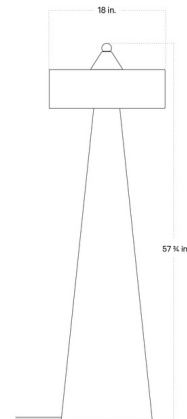

Lightology

lightology.com
866-954-4489
05-25-26

Project: _____

Company: _____

Location: _____ Fixture Type: _____

SPEC #: **ICW1148712**

Approved On: _____ Approved By: _____

Helena Floor Lamp By In Common With

Description

The Helena Floor Lamp is part of the Terra series and was made in collaboration with ceramicist Danny Kaplan. It features a simple geometric form topped with a solid brass ball that doubles as a dimmer switch. All hardware and bulbs are concealed. Includes Warm Dim bulbs which warm in color from 3000K white light to 2200K amber light as the lamp is dimmed. Note: Due to the handmade nature of this product, dimensions may vary within one inch.

Shown in brass / stone

Specifications

COLOR Terrasig
BODY FINISH Brass
WATTAGE 28W
DIMMER Included
DIMENSIONS 18"W x 57.75"H
BULB INCLUDED 7 x G16.5/Candelabra (E12)/4W/120V LED
COUNTRY OF ORIGIN United States

Technical Information

LAMP LIFE 30000 hours
COLOR RENDERING 95 CRI
LAMP COLOR 3000K Warm Dim
LUMENS/WATT 385.00
LUMINOUS FLUX 1540 lumens

CLICK TO VIEW PRODUCT

Notes: