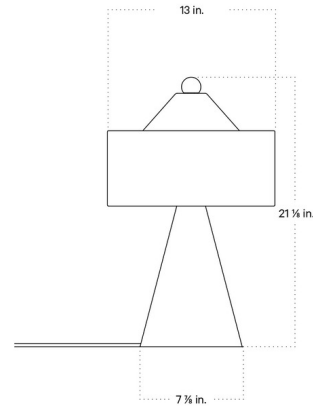

Shown in blackened brass / anthracite

Specifications

COLOR	Anthracite
BODY FINISH	Blackened Brass
WATTAGE	20W
DIMMER	Included
DIMENSIONS	13"W x 21.125"H
BULB INCLUDED	5 x G16.5/Candelabra (E12)/4W/120V LED
COUNTRY OF ORIGIN	United States