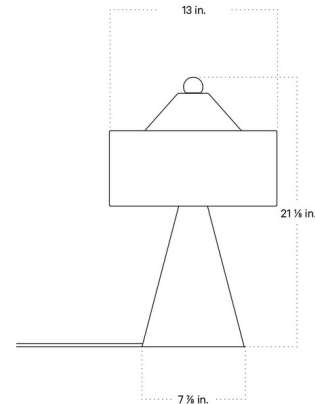

Shown in blackened brass / anthracite

Specifications

COLOR Anthracite
BODY FINISH Blackened Brass
WATTAGE 20W
DIMMER Included
DIMENSIONS 13"W x 21.125"H
BULB INCLUDED 5 x G16.5/Candelabra (E12)/4W/120V LED
COUNTRY OF ORIGIN United States