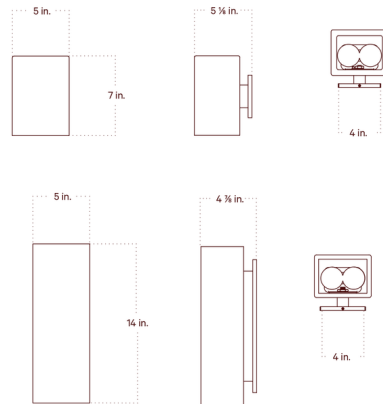

CLICK TO VIEW PRODUCT

Notes: