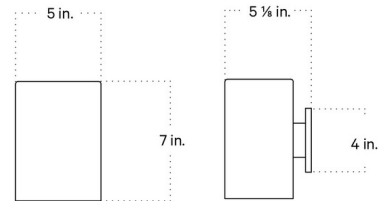

### Specifications

COLOR . . . . . Stone  
BODY FINISH . . . . . Blackened Brass  
WATTAGE . . . . . 8W  
DIMMER . . . . . Standard 120V  
DIMENSIONS . . . . . 5"W x 7"H x 5.125"D  
BULB INCLUDED . . . . . 2 x G16.5/Candelabra (E12)/4W/120V LED  
COUNTRY OF ORIGIN . . . . . United States