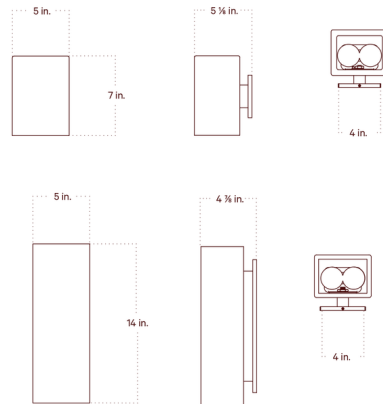

Specifications

COLOR Lapis
BODY FINISH Blackened Brass
WATTAGE 8W
DIMMER Standard 120V
DIMENSIONS 5"W x 7"H x 5.125"D
BULB INCLUDED 2 x G16.5/Candelabra (E12)/4W/120V LED
COUNTRY OF ORIGIN United States

Technical Information

LAMP LIFE 30000 hours
COLOR RENDERING 95 CRI
LAMP COLOR 3000K Warm Dim
LUMENS/WATT 110.00
LUMINOUS FLUX 440 lumens

Shown in blackened brass / lapis

CLICK TO VIEW PRODUCT

Notes: