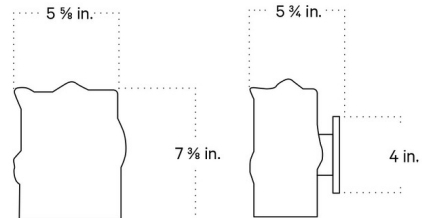

Shown in brass / anthracite

Specifications

COLOR Anthracite
BODY FINISH Brass
WATTAGE 8W
DIMMER Standard 120V
DIMENSIONS 5.625"W x 7.375"H x 5.75"D
BULB INCLUDED 2 x G16.5/Candelabra (E12)/4W/120V LED
COUNTRY OF ORIGIN United States