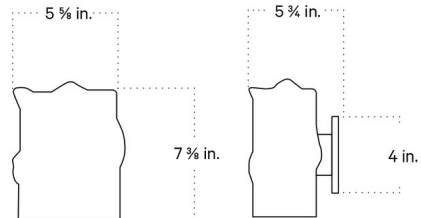

CLICK TO VIEW PRODUCT

Notes: