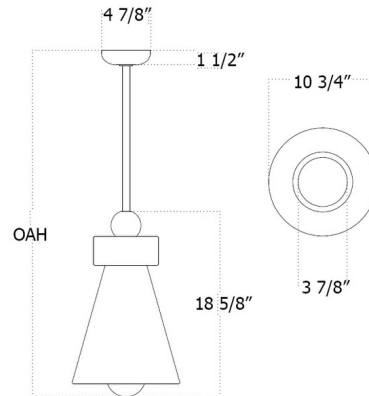

Lightology

lightology.com
866-954-4489
05-31-26

Project: _____

Company: _____

Location: _____ Fixture Type: _____

SPEC #: **ICW1148779**

Approved On: _____ Approved By: _____

Paloma Small Pendant

By In Common With

Description

The Paloma Pendant is part of the Terra series and was made in collaboration with ceramicist Danny Kaplan. This tapered pendant is hand-built and is suspended from a Brass rod with a self-leveling canopy. Due to the handmade nature of this item, no two are identical. Note: Overall Height is measured from the ceiling to the bottom of the fixture and includes the shades. Stem is not field adjustable. Specify exact overall height at time of order.

Shown in patina brass / ivy

Specifications

COLOR Ivy
BODY FINISH Patina Brass
WATTAGE 6W
DIMMER Standard 120V
DIMENSIONS 10.75"W x 18.6"H
BULB INCLUDED 1 x JCD/G9/6W/120V LED
COUNTRY OF ORIGIN United States

Technical Information

PRODUCT DIMENSIONS Canopy: 4.9" diameter
LAMP COLOR 2700K
LUMENS/WATT 91.67
LUMINOUS FLUX 550 lumens

CLICK TO VIEW PRODUCT

Notes: