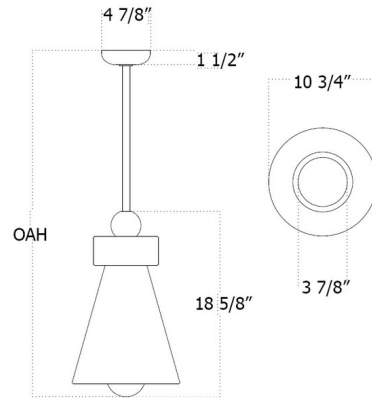

### Specifications

COLOR . . . . . Ivy  
BODY FINISH . . . . . Patina Brass  
WATTAGE . . . . . 5W  
DIMMER . . . . . Standard 120V  
DIMENSIONS . . . . . 10.75"W x 18.6"H  
BULB INCLUDED . . . . . 1 x JCD/G9/5W/120V LED  
COUNTRY OF ORIGIN . . . . . United States

### Technical Information

PRODUCT DIMENSIONS . . . . . Canopy: 4.9" diameter  
LAMP COLOR . . . . . 2700K  
LUMENS/WATT . . . . . 120.00  
LUMINOUS FLUX . . . . . 600 lumens

CLICK TO VIEW PRODUCT

Notes: