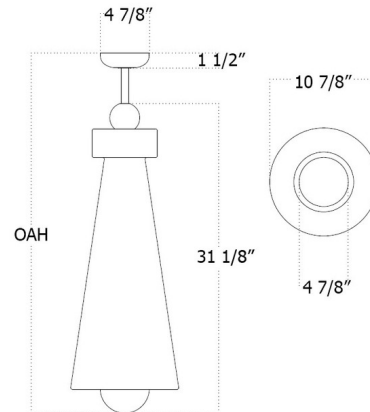

Lightology

lightology.com
866-954-4489
04-22-26

Project: _____
 Company: _____
 Location: _____ Fixture Type: _____
 SPEC #: **ICW1148788**
 Approved On: _____ Approved By: _____

Paloma Large Pendant

By In Common With

Description

The Paloma Pendant is part of the Terra series and was made in collaboration with ceramicist Danny Kaplan. This tapered pendant is hand-built and is suspended from a Brass rod with a self-leveling canopy. Due to the handmade nature of this item, no two are identical. Note: Overall Height is measured from the ceiling to the bottom of the fixture and includes the shades. Stem is not field adjustable.

Shown in patina brass / anthracite

Specifications

COLOR	Anthracite
BODY FINISH	Patina Brass
WATTAGE	5W
DIMMER	Standard 120V
DIMENSIONS	10.9"W x 31.1"H
BULB INCLUDED	1 x JCD/G9/5W/120V LED
COUNTRY OF ORIGIN	United States

Technical Information

LAMP COLOR	2700K
LUMENS/WATT	120.00
LUMINOUS FLUX	600 lumens

CLICK TO VIEW PRODUCT

Notes: