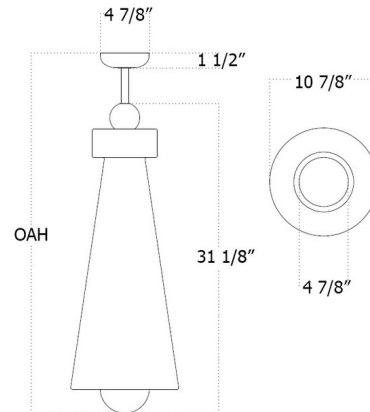

Lightology

lightology.com
866-954-4489
06-29-26

Project: _____

Company: _____

Location: _____ Fixture Type: _____

SPEC #: **ICW1148788**

Approved On: _____ Approved By: _____

Paloma Large Pendant

By In Common With

Description

The Paloma Pendant is part of the Terra series and was made in collaboration with ceramicist Danny Kaplan. This tapered pendant is hand-built and is suspended from a Brass rod with a self-leveling canopy. Due to the handmade nature of this item, no two are identical. Note: Overall Height is measured from the ceiling to the bottom of the fixture and includes the shades. Stem is not field adjustable. Please specify exact overall height at the time of order.

Shown in patina brass / anthracite

Specifications

COLOR Anthracite
BODY FINISH Patina Brass
WATTAGE 6W
DIMMER Standard 120V
DIMENSIONS 10.9"W x 31.1"H
BULB INCLUDED 1 x JCD/G9/6W/120V LED
COUNTRY OF ORIGIN United States

Technical Information

PRODUCT DIMENSIONS Canopy: 4.9" diameter
LAMP COLOR 2700K
LUMENS/WATT 91.67
LUMINOUS FLUX 550 lumens

CLICK TO VIEW PRODUCT

Notes: