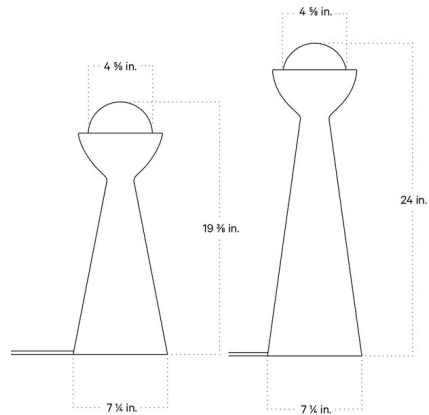

Lightology

lightology.com
866-954-4489
07-01-26

Project: _____

Company: _____

Location: _____ Fixture Type: _____

SPEC #: **ICW1148806**

Approved On: _____ Approved By: _____

Seneca Table Lamp By In Common With

Description

The Seneca Table Lamp is part of the Terra series and was made in collaboration with ceramicist Danny Kaplan. Inspired by the Roman torch, this table lamp features a sleek, sculptural body topped with a glowing White Glass diffuser. Note: Due to the handmade nature of this product, dimensions may vary within one inch.

Shown in anthracite

Specifications

COLOR Anthracite
BODY FINISH N/A
WATTAGE 6W
DIMMER Included
DIMENSIONS 7.25"W x 19.375"H
BULB INCLUDED 1 x JCD/G9/6W/120V LED
COUNTRY OF ORIGIN United States

Technical Information