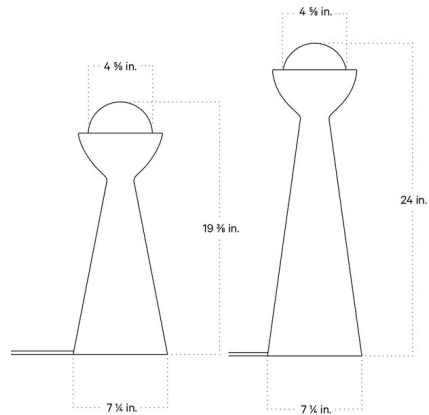

Lightology

lightology.com
866-954-4489
04-24-26

Project: _____

Company: _____

Location: _____ Fixture Type: _____

SPEC #: **ICW1148806**

Approved On: _____ Approved By: _____

Seneca Table Lamp By In Common With

Description

The Seneca Table Lamp is part of the Terra series and was made in collaboration with ceramicist Danny Kaplan. Inspired by the Roman torch, this table lamp features a sleek, sculptural body topped with a glowing White Glass diffuser. Note: Due to the handmade nature of this product, dimensions may vary within one inch.

Shown in anthracite

Specifications

COLOR Anthracite
BODY FINISH N/A
WATTAGE 6W
DIMMER Included
DIMENSIONS 7.25"W x 19.375"H
BULB INCLUDED 1 x JCD/G9/6W/120V LED
COUNTRY OF ORIGIN United States

Technical Information