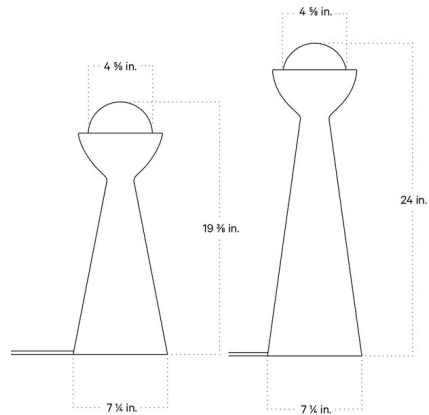

Lightology

lightology.com
866-954-4489
04-23-26

Project: _____

Company: _____

Location: _____ Fixture Type: _____

SPEC #: **ICW1148806**

Approved On: _____ Approved By: _____

Seneca Table Lamp By In Common With

Description

The Seneca Table Lamp is part of the Terra series and was made in collaboration with ceramicist Danny Kaplan. Inspired by the Roman torch, this table lamp features a sleek, sculptural body topped with a glowing White Glass diffuser. Note: Due to the handmade nature of this product, dimensions may vary within one inch.

Shown in anthracite

Specifications

COLOR Anthracite
BODY FINISH N/A
WATTAGE 6W
DIMMER Included
DIMENSIONS 7.25"W x 19.375"H
BULB INCLUDED 1 x JCD/G9/6W/120V LED
COUNTRY OF ORIGIN United States

Technical Information