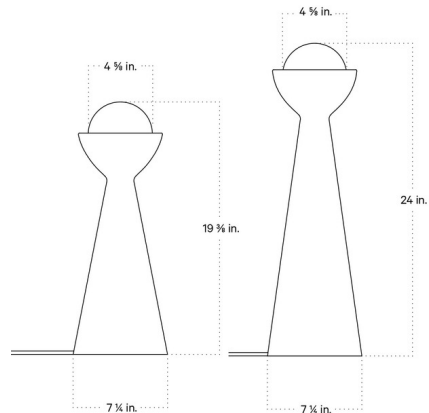

### Specifications

COLOR . . . . . Anthracite  
BODY FINISH . . . . . N/A  
WATTAGE . . . . . 6W  
DIMMER . . . . . Included  
DIMENSIONS . . . . . 7.25"W x 19.375"H  
BULB INCLUDED . . . . . 1 x JCD/G9/6W/120V LED  
COUNTRY OF ORIGIN . . . . . United States