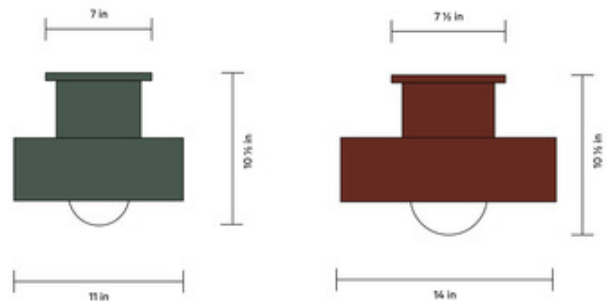

**DESIGNER** Danny Kaplan  
**BRAND** In Common With

**DESCRIPTION**

The Simon Surface Mount is part of the Terra series and was made in collaboration with ceramicist Danny Kaplan. It features stacked cylindrical forms that create a simple, yet playful silhouette. All mounting hardware is concealed within the base. Due to the handmade nature of this item, no two are identical.

*Shown in: Ivy*

<b>SHADE COLOR</b>	Ivy
<b>BODY FINISH</b>	N/A
<b>WATTAGE</b>	5W
<b>DIMMER</b>	Standard 120V
<b>DIMENSIONS</b>	11"W x 10.5"H
<b>BULB INCLUDED</b>	
<b>LAMP</b>	1 x JCD/C9/5W/120V LED
<i>Technical Information</i>	
<b>LUMINOUS FLUX</b>	500 lumens
<b>LUMENS/WATT</b>	100.00
<b>LAMP COLOR</b>	2700K
<b>SPEC #</b>	ICW1148820