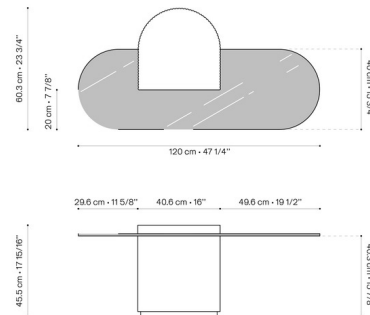

Description

The Strut Pill Coffee Table adds a sensual multi use piece to your interior space. The two tiered table top, is both a table and a gueridon, allowing you to arrange items on it as you desire. The fluting adds texture to the concrete base.

Shown in grey

Specifications

COLOR	N/A
BODY FINISH	Grey
WATTAGE	N/A
DIMMER	N/A
DIMENSIONS	47.25"W x 17.938"H x 23.75"D
BULB	N/A
COUNTRY OF ORIGIN	France

CLICK TO VIEW PRODUCT

Notes: