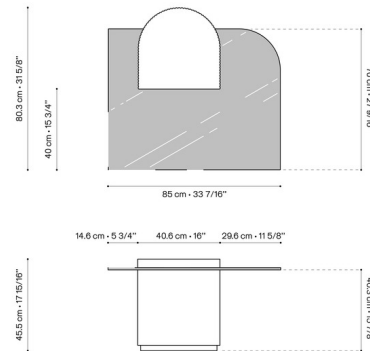

### Description

The Strut Square Coffee Table adds a sensual multi use piece to your interior space. The two tiered table top, is both a table and a gueridon, allowing you to arrange items on it as you desire. The fluting adds texture to the concrete base.

### Specifications

|                   |       |                                |
|-------------------|-------|--------------------------------|
| COLOR             | ..... | N/A                            |
| BODY FINISH       | ..... | Grey                           |
| WATTAGE           | ..... | N/A                            |
| DIMMER            | ..... | N/A                            |
| DIMENSIONS        | ..... | 33.438"W x 17.938"H x 31.625"D |
| BULB              | ..... | N/A                            |
| COUNTRY OF ORIGIN | ..... | France                         |