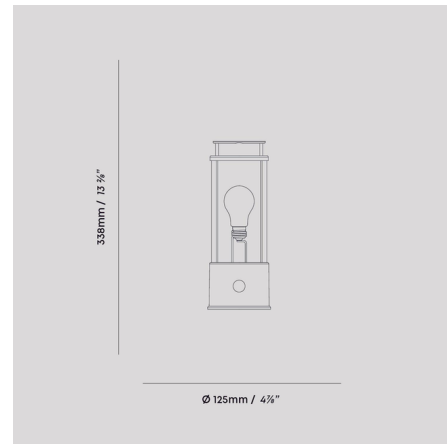

Shown in pomona / brass