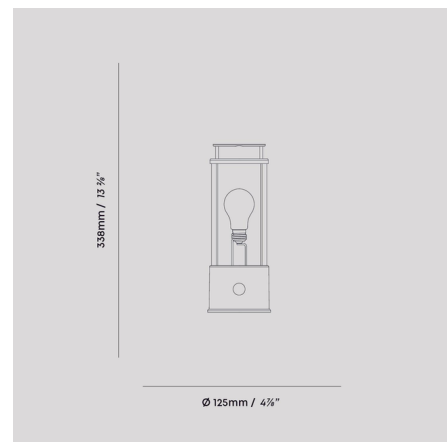

Shown in pomona / brass