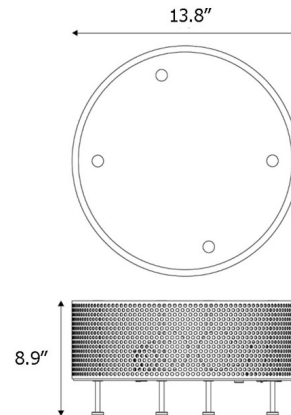

### Description

The Pierre Guariche G50 Table Lamp brings a whole new look to your interior space. The perforated drum shaped metal shade is lined with an opal film, creating warm light across your room. Rests on legs of Brass, this piece will animate wherever it is placed. Dimmer is located on the cord.

### Specifications

COLOR . . . . . Black  
BODY FINISH . . . . . Brass  
WATTAGE . . . . . 33W  
DIMMER . . . . . Included  
DIMENSIONS . . . . . 13.8"W x 8.9"H  
BULB NOT INCLUDED . . . . . 3 x A19/Medium (E26)/11W/120V LED  
COUNTRY OF ORIGIN . . . . . France

### Technical Information

PRODUCT DIMENSIONS . . . . . Cord: 98.4"

Shown in brass / black

CLICK TO VIEW PRODUCT

Notes: