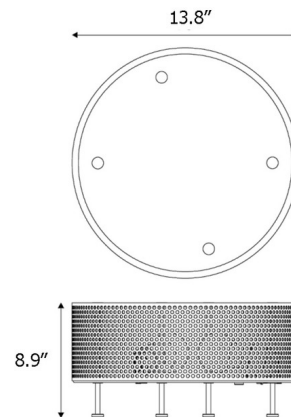

Shown in brass / black