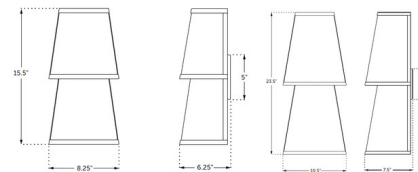

Shown in brass / cream

Specifications

COLOR Cream
BODY FINISH Brass
WATTAGE 120W
DIMMER Standard 120V
DIMENSIONS 10.5"W x 23.5"H x 7.5"D
BULB NOT INCLUDED 2 x B10/Candelabra (E12)/60W/120V Incandescent
OTHER BULB OPTIONS 2 x B10/Candelabra (E12)/120V LED
COUNTRY OF ORIGIN United States

Technical Information

PRODUCT DIMENSIONS Canopy: 5" Dia

CLICK TO VIEW PRODUCT

Notes: