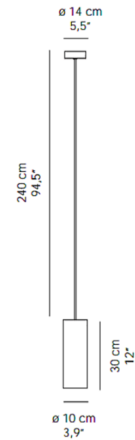

Lightology

lightology.com
866-954-4489
04-23-26

Project: _____

Company: _____

Location: _____ Fixture Type: _____

SPEC #: **KBX1148861**

Approved On: _____ Approved By: _____

Tube Pendant Silver 12in - Overstock

By Karboxx

Description

The Tube Pendant features a shade in painted composite fiberglass in Silver. Black canopy.
NOTE: This is a discontinued model and limited to quantity on hand.

Shown in black / silver

Specifications

COLOR	Silver
BODY FINISH	Black
WATTAGE	75W
DIMMER	Standard 120V
DIMENSIONS	3.9"W x 12"H
BULB NOT INCLUDED	1 x PAR30S/Medium (E26)/75W/120V Halogen
OTHER BULB OPTIONS	1 x PAR30S/Medium (E26)/120V LED

Technical Information

PRODUCT DIMENSIONS	Cable Length: 94.5"
--------------------	---------------------

CLICK TO VIEW PRODUCT

Notes: